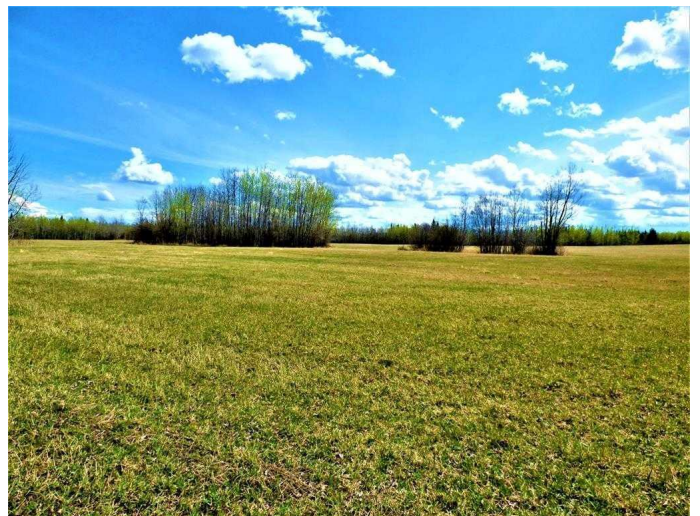

# \$105,000 - 13519 Twp 662, Lac La Biche

MLS® #A2202775

**\$105,000**

0 Bedroom, 0.00 Bathroom,  
Land on 19.77 Acres

Lac La Biche, Lac La Biche, Alberta

LOOKING FOR A GREAT SPACE TO PARK YOUR RV, BUILD A CABIN OR YOUR NEW HOME!!! THIS 19.77 ACRE PARCEL IS YOUR BEST CHOICE! Ideal location where you can get away, and enjoy the peace and quiet of the property. 13 acres are cleared with 7 trees which gives you privacy! Power and Gas are available across the road, and can be brought into your property! Want to relax during the summer, bring your RV's, a few friends and enjoy! Short minutes drive to Beaver Lake, or Lac La Biche Lake boat launches where you can enjoy lake life to the fullest! This large acreage will give you all the space you need to enjoy! \$105,000.00