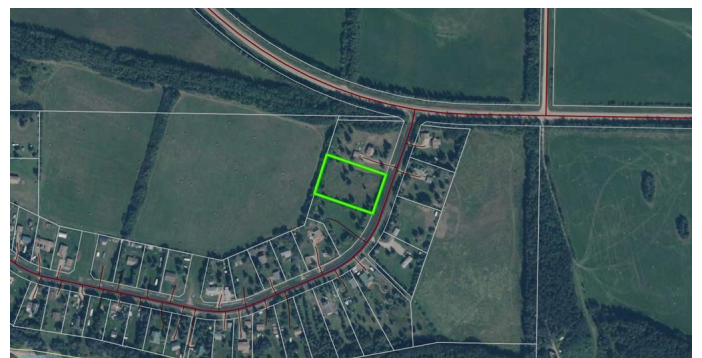

\$70,000 - 106, 15249 Twp Rd 665a Township, Lac La Biche County

MLS® #A2186829

\$70,000

0 Bedroom, 0.00 Bathroom,
Land on 1.35 Acres

Missawawi Lake Estate, Lac La Biche County,
Alberta

This 1.35-acre parcel of vacant land is nestled in a peaceful, quiet setting just on the outskirts of Lac La Biche. Having a level structure and being located near multiple lakes, this property offers the perfect canvas to build your dream cabin or house. Surrounded by mature trees, including large spruce trees, this lot ensures privacy and a natural retreat-like ambiance. This lot also has power available providing easy access for future connections. Whether you envision a weekend getaway or a permanent residence, this property provides an opportunity to create an atmosphere you desire in a truly desirable location.

Essential Information

MLS® #	A2186829
Price	\$70,000
Bathrooms	0.00
Acres	1.35
Type	Land
Sub-Type	Residential Land
Status	Active

Community Information

Address	106, 15249 Twp Rd 665a Township
Subdivision	Missawawi Lake Estate
City	Lac La Biche County