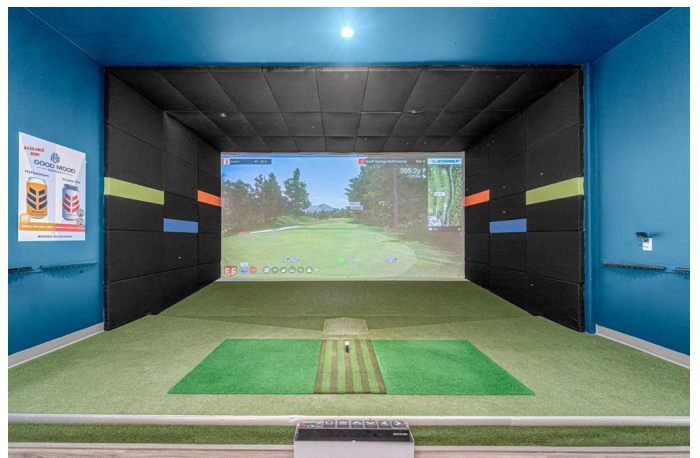

$599,000 - 1009, 2880 Main Street S, Airdrie

MLS® #A2181953

$599,000

0 Bedroom, 0.00 Bathroom,
Commercial on 0.00 Acres

Sierra Springs, Airdrie, Alberta

This Premium Indoor Golf Simulator business in Airdrie offers an excellent opportunity for new owners, boasting strong sales and a loyal customer base. The facility is fully equipped with state-of-the-art premium indoor golf simulators, providing a premium golfing experience year-round. The business has shown impressive growth, making it an attractive investment for anyone looking to enter the recreational sports or entertainment industry.

With affordable rent and low overhead costs, this business is well-positioned for continued profitability. The lease term is long, providing stability and security for future owners. The location benefits from high visibility and easy access, contributing to a steady flow of customers.

Whether you're an entrepreneur or an experienced business owner, this is an ideal turn-key operation with significant potential for expansion. Don't miss out on this rare opportunity in Airdrie's thriving market.

Built in 2021

Essential Information

MLS® #	A2181953
Price	$599,000
Bathrooms	0.00