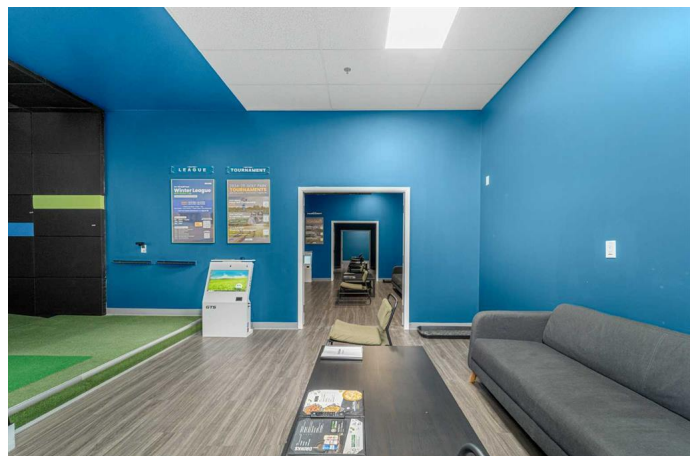

$599,000 - 1009, 2880 Main Street S, Airdrie

MLS® #A2181953

$599,000

0 Bedroom, 0.00 Bathroom,
Commercial on 0.00 Acres

Sierra Springs, Airdrie, Alberta

This Premium Indoor Golf Simulator business in Airdrie offers an excellent opportunity for new owners, boasting strong sales and a loyal customer base. The facility is fully equipped with state-of-the-art premium indoor golf simulators, providing a premium golfing experience year-round. The business has shown impressive growth, making it an attractive investment for anyone looking to enter the recreational sports or entertainment industry.

With affordable rent and low overhead costs, this business is well-positioned for continued profitability. The lease term is long, providing stability and security for future owners. The location benefits from high visibility and easy access, contributing to a steady flow of customers.

Whether you're an entrepreneur or an experienced business owner, this is an ideal turn-key operation with significant potential for expansion. Don't miss out on this rare opportunity in Airdrie's thriving market.

Built in 2021

Essential Information

MLS® #	A2181953
Price	$599,000
Bathrooms	0.00