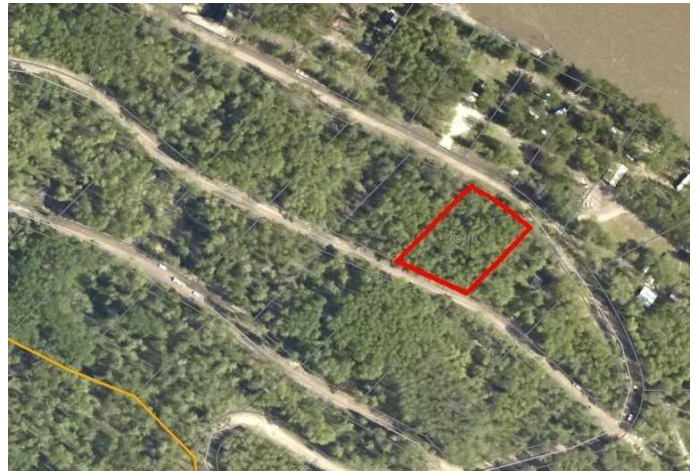

\$162,500 - Lot 23, 692059 Rge Rd 104a Wapiti River, Rural Grande Prairie No. 1, County of

MLS® #A2064102

\$162,500

0 Bedroom, 0.00 Bathroom,
Land on 0.87 Acres

NONE, Rural Grande Prairie No. 1, County of,
Alberta

Breath-taking recreational lots on the Wapiti River; the only development of it's kind in the Peace Country! If you are looking for a tranquil spot to build the ultimate campsite or dream cabin; a place to get away from the hustle and bustle, this is the development for you, an ideal property for any River boater with access to neighboring boat launch. Location is stunning with mature trees, power at property lines, and well built all weather roads, private titled lots, architectural guidelines and covenants. There is common access to the sand and rock beach. Less than one hour from Grande Prairie and only 5.5 km off pavement! Developments like this are rare, and limited lots are available, call a Realtor to start your own recreation property life today!

Essential Information

MLS® #	A2064102
Price	\$162,500
Bathrooms	0.00
Acres	0.87
Type	Land
Sub-Type	Residential Land
Status	Active

Community Information

Address	Lot 23, 692059 Rge Rd 104a Wapiti River
Subdivision	NONE
City	Rural Grande Prairie No. 1, County of
County	Grande Prairie No. 1, County of
Province	Alberta
Postal Code	T0H 1J0

Amenities

Amenities	Beach Access, Snow Removal
Utilities	Electricity at Lot Line
Waterfront	See Remarks, River Access

Exterior

Lot Description	Corner Lot, Many Trees, See Remarks
-----------------	-------------------------------------