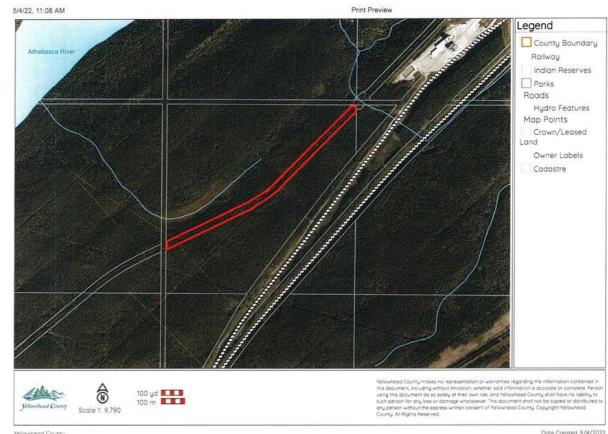

$59,000 - 5-23-52-20 Nw, Rural Yellowhead County

MLS® #A1221557

$59,000

0 Bedroom, 0.00 Bathroom,
Land on 7.50 Acres

NONE, Rural Yellowhead County, Alberta

Recreational property located in Yellowhead County. The property is 7.5 acres with no public access. There is a trail along the property. There is an old cabin base that currently sits along the trail. Property is approximately 30m (100 feet) wide by 1km long